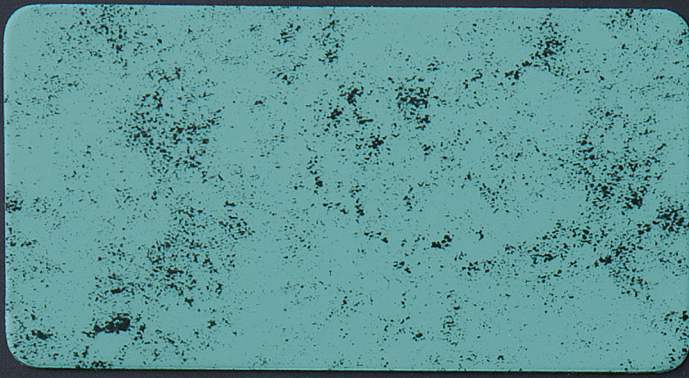

ELVAL COLOUR
Power to imagine

PREMIUM METALLIC COLOUR GUIDE with UNLIMITED POTENTIAL

Living metal colours

Elval Colour is a leading European coil coating supplier with a production of more than 35 million m² per year. With over 30 years of experience in coating and colour matching, Elval Colour is an excellent partner for your projects.

ELVAL COLOUR
Power to imagine

PREMIUM METALLIC COLOUR GUIDE COLOUR SHADE SOLUTIONS

905 Patina Verde

906 Patina Rame

915 Corten

914 Corten

928 Zinc Light Brown

929 Zinc Dark Brown

950 Ocean Blue

946 Ochre Blue

A friend to the environment

- Elval Colour products are available in a wide range of colours and coatings to match all building envelope façade & roofing requirements. From scratch resistant to superior weathering performance and from vibrant to conservative shades ready to contribute to any architectural vision.
- Elval Colour uses coatings that are
 - Lead (Pb), Chrome (Cr) and Isophorone (IF) Free
 - REACH compliant as per 1907/2006/EU
 - RoHS compliant as per the Restriction of Hazardous Substances Directive 2002/95/EU
- Our coating process complies with all European norms and quality standards DIN, ASTM, BS, EN, ISO and ECCA, has a zero liquid waste discharge system and is fully compliant with the Industrial Emissions' Directive (IED) 2010/75/EU.

Design tool for powerful building envelope solutions

The presented colour shades are based on metal chips, cut out from coated aluminium coils. As a consequence, they are well placed as colour matching samples. As with all coating procedures, especially for metallic colours, there might be a small degree of colour variation from batch to batch.