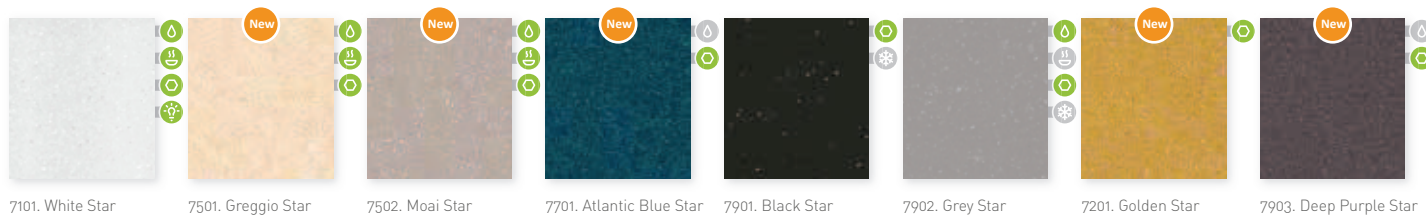

6509. Moai

6703. Santorini Blue

6902. Light Grey

6903. Grey

6908. Scommetto

6909. Colosseo Grey

COLORS+ Series

6201. Imperial Yellow

6704. Navy Blue

6505. Taupe

6901. Black Metal

6904. Bright

6905. Ash Grey

6906. Dark Grey

6907. Deep Purple

NATURE Series

0101. White Nature

0102. Clear Nature

0103. Day Nature

0501. Dune Nature

0502. Camel Nature

0503. Earth Nature

0504. Marfil Nature

0901. Grey Nature

0902. Ash Nature

0903. Night Nature

IMAGINE NO LIMITS

STAR Series

ROYAL Series

ROYAL+ Series

LUXURY Series

Los usos recomendados recogidos son orientativos, pudiendo sufrir modificaciones en el futuro. • The recommended uses are given for the purpose of guidance. They might be subject to future changes.