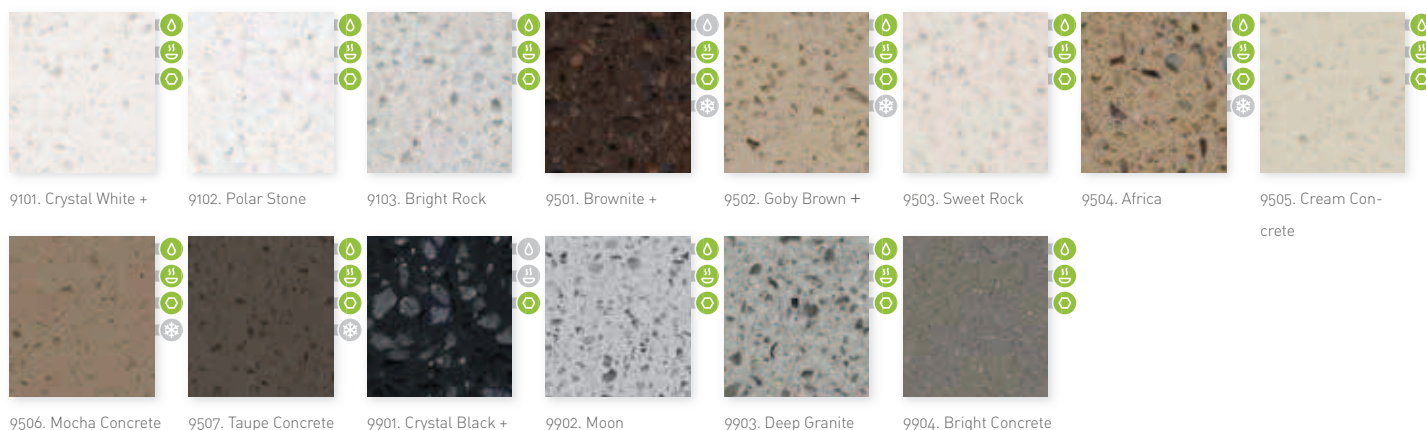

4701. Blue Light

COLORS Series

6101. Frost White

6203. Senape

6501. Cream

6502. Pearl

6506. Greggio

6508. Cotto

6704. Navy Blue

6505. Taupe

6901. Black Metal

6904. Bright

6905. Ash Grey

6906. Dark Grey

6907. Deep Purple

NATURE Series

0101. White Nature

0102. Clear Nature

0103. Day Nature

0501. Dune Nature

0502. Camel Nature

0503. Earth Nature

0504. Marfil Nature

0901. Grey Nature

0902. Ash Nature

0903. Night Nature

IMAGINE NO LIMITS

STAR Series

ROYAL Series

ROYAL+ Series

LUXURY Series

Los usos recomendados recogidos son orientativos, pudiendo sufrir modificaciones en el futuro. • The recommended uses are given for the purpose of guidance. They might be subject to future changes.